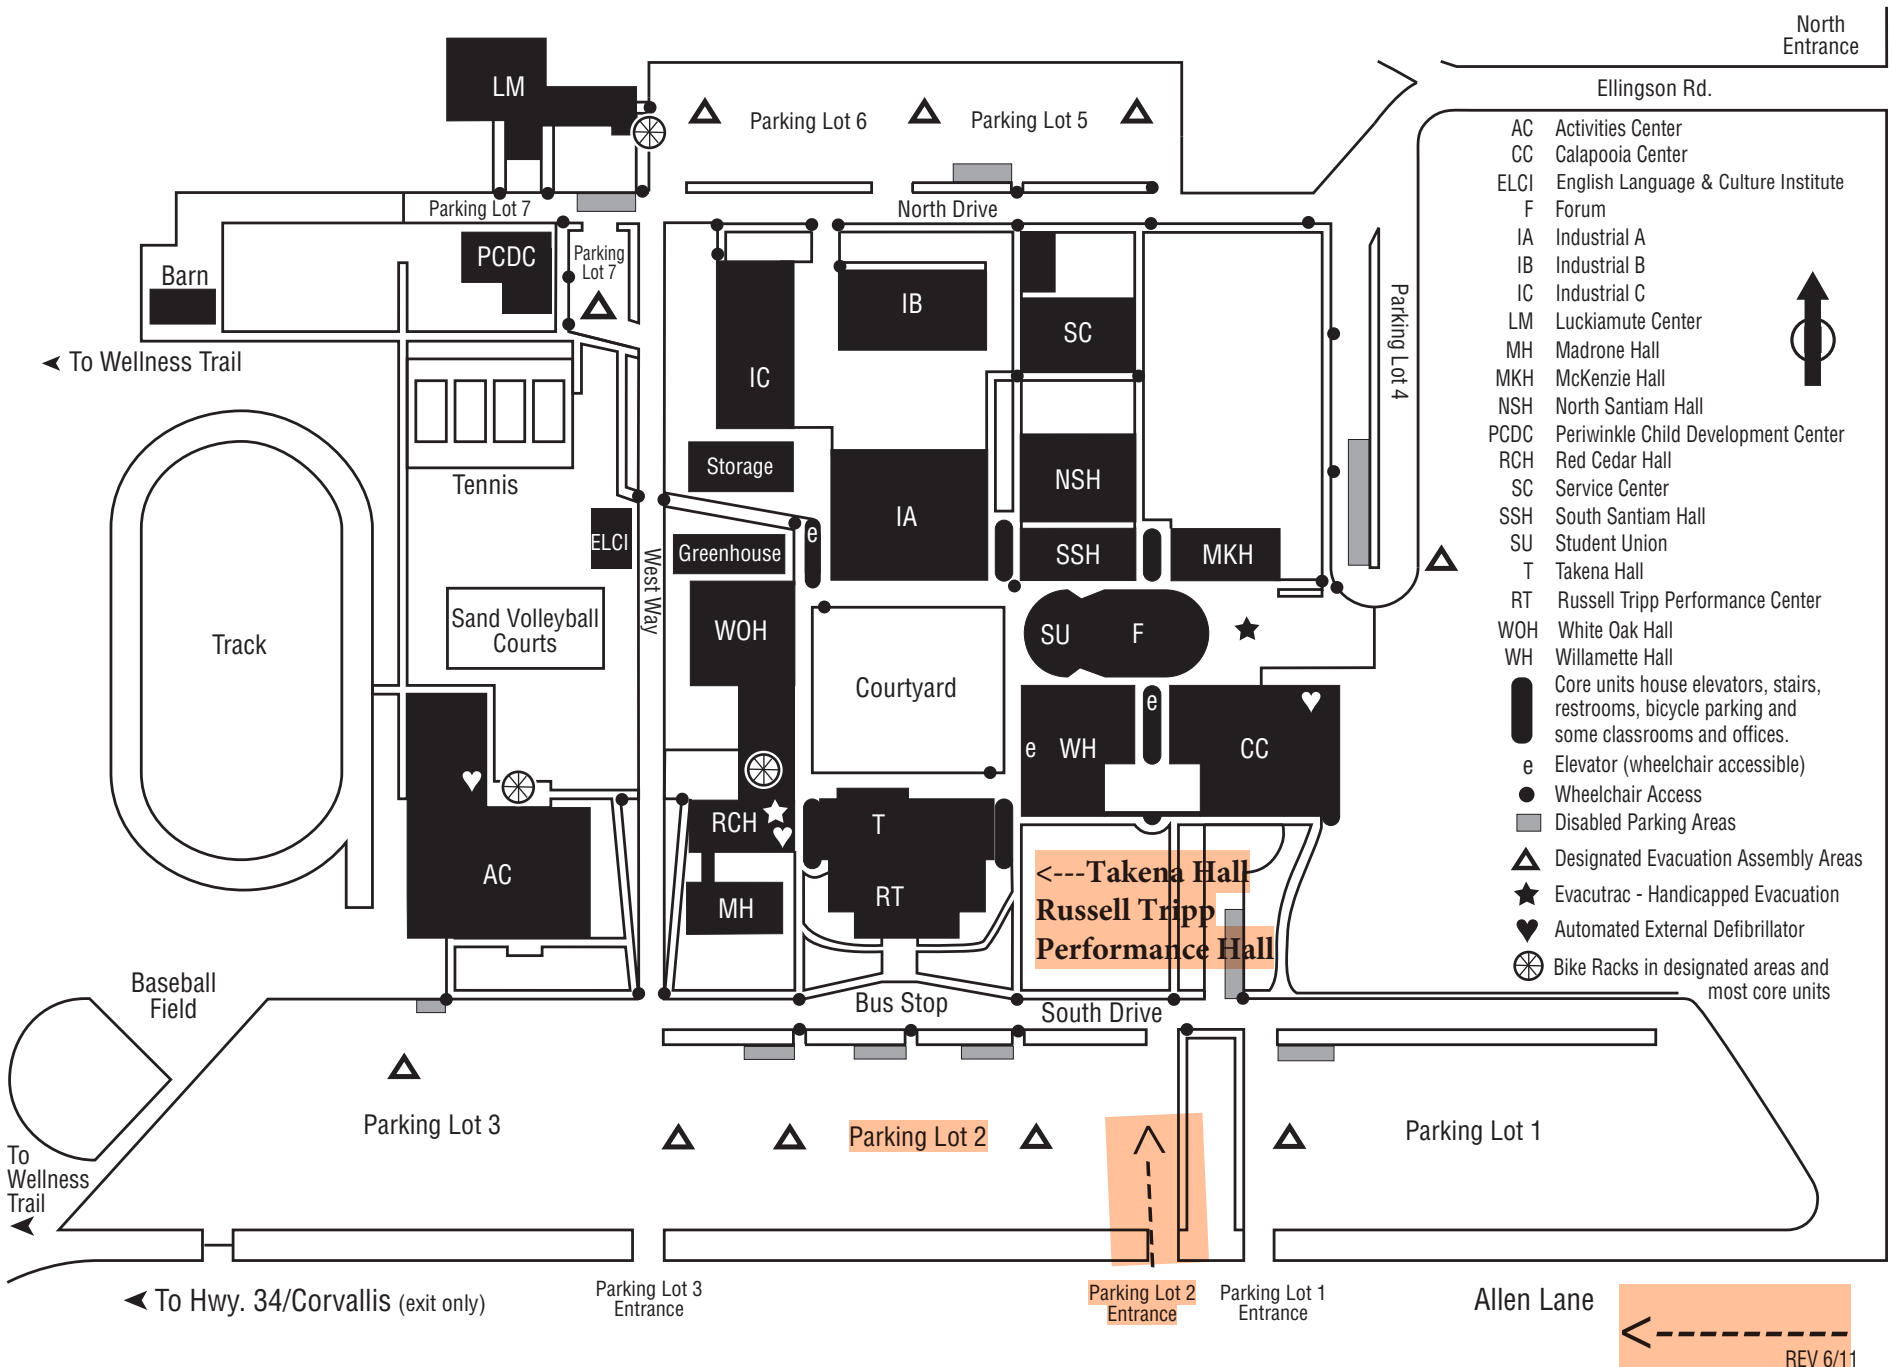

From Pacific BLVD/ HWY 99 take the Allen Lane entrance (south entrance ) to LBCC and then turn right into Parking Lot 2, Enter Takana Hall main entrance.

Pacific Blvd./Hwy. 99E